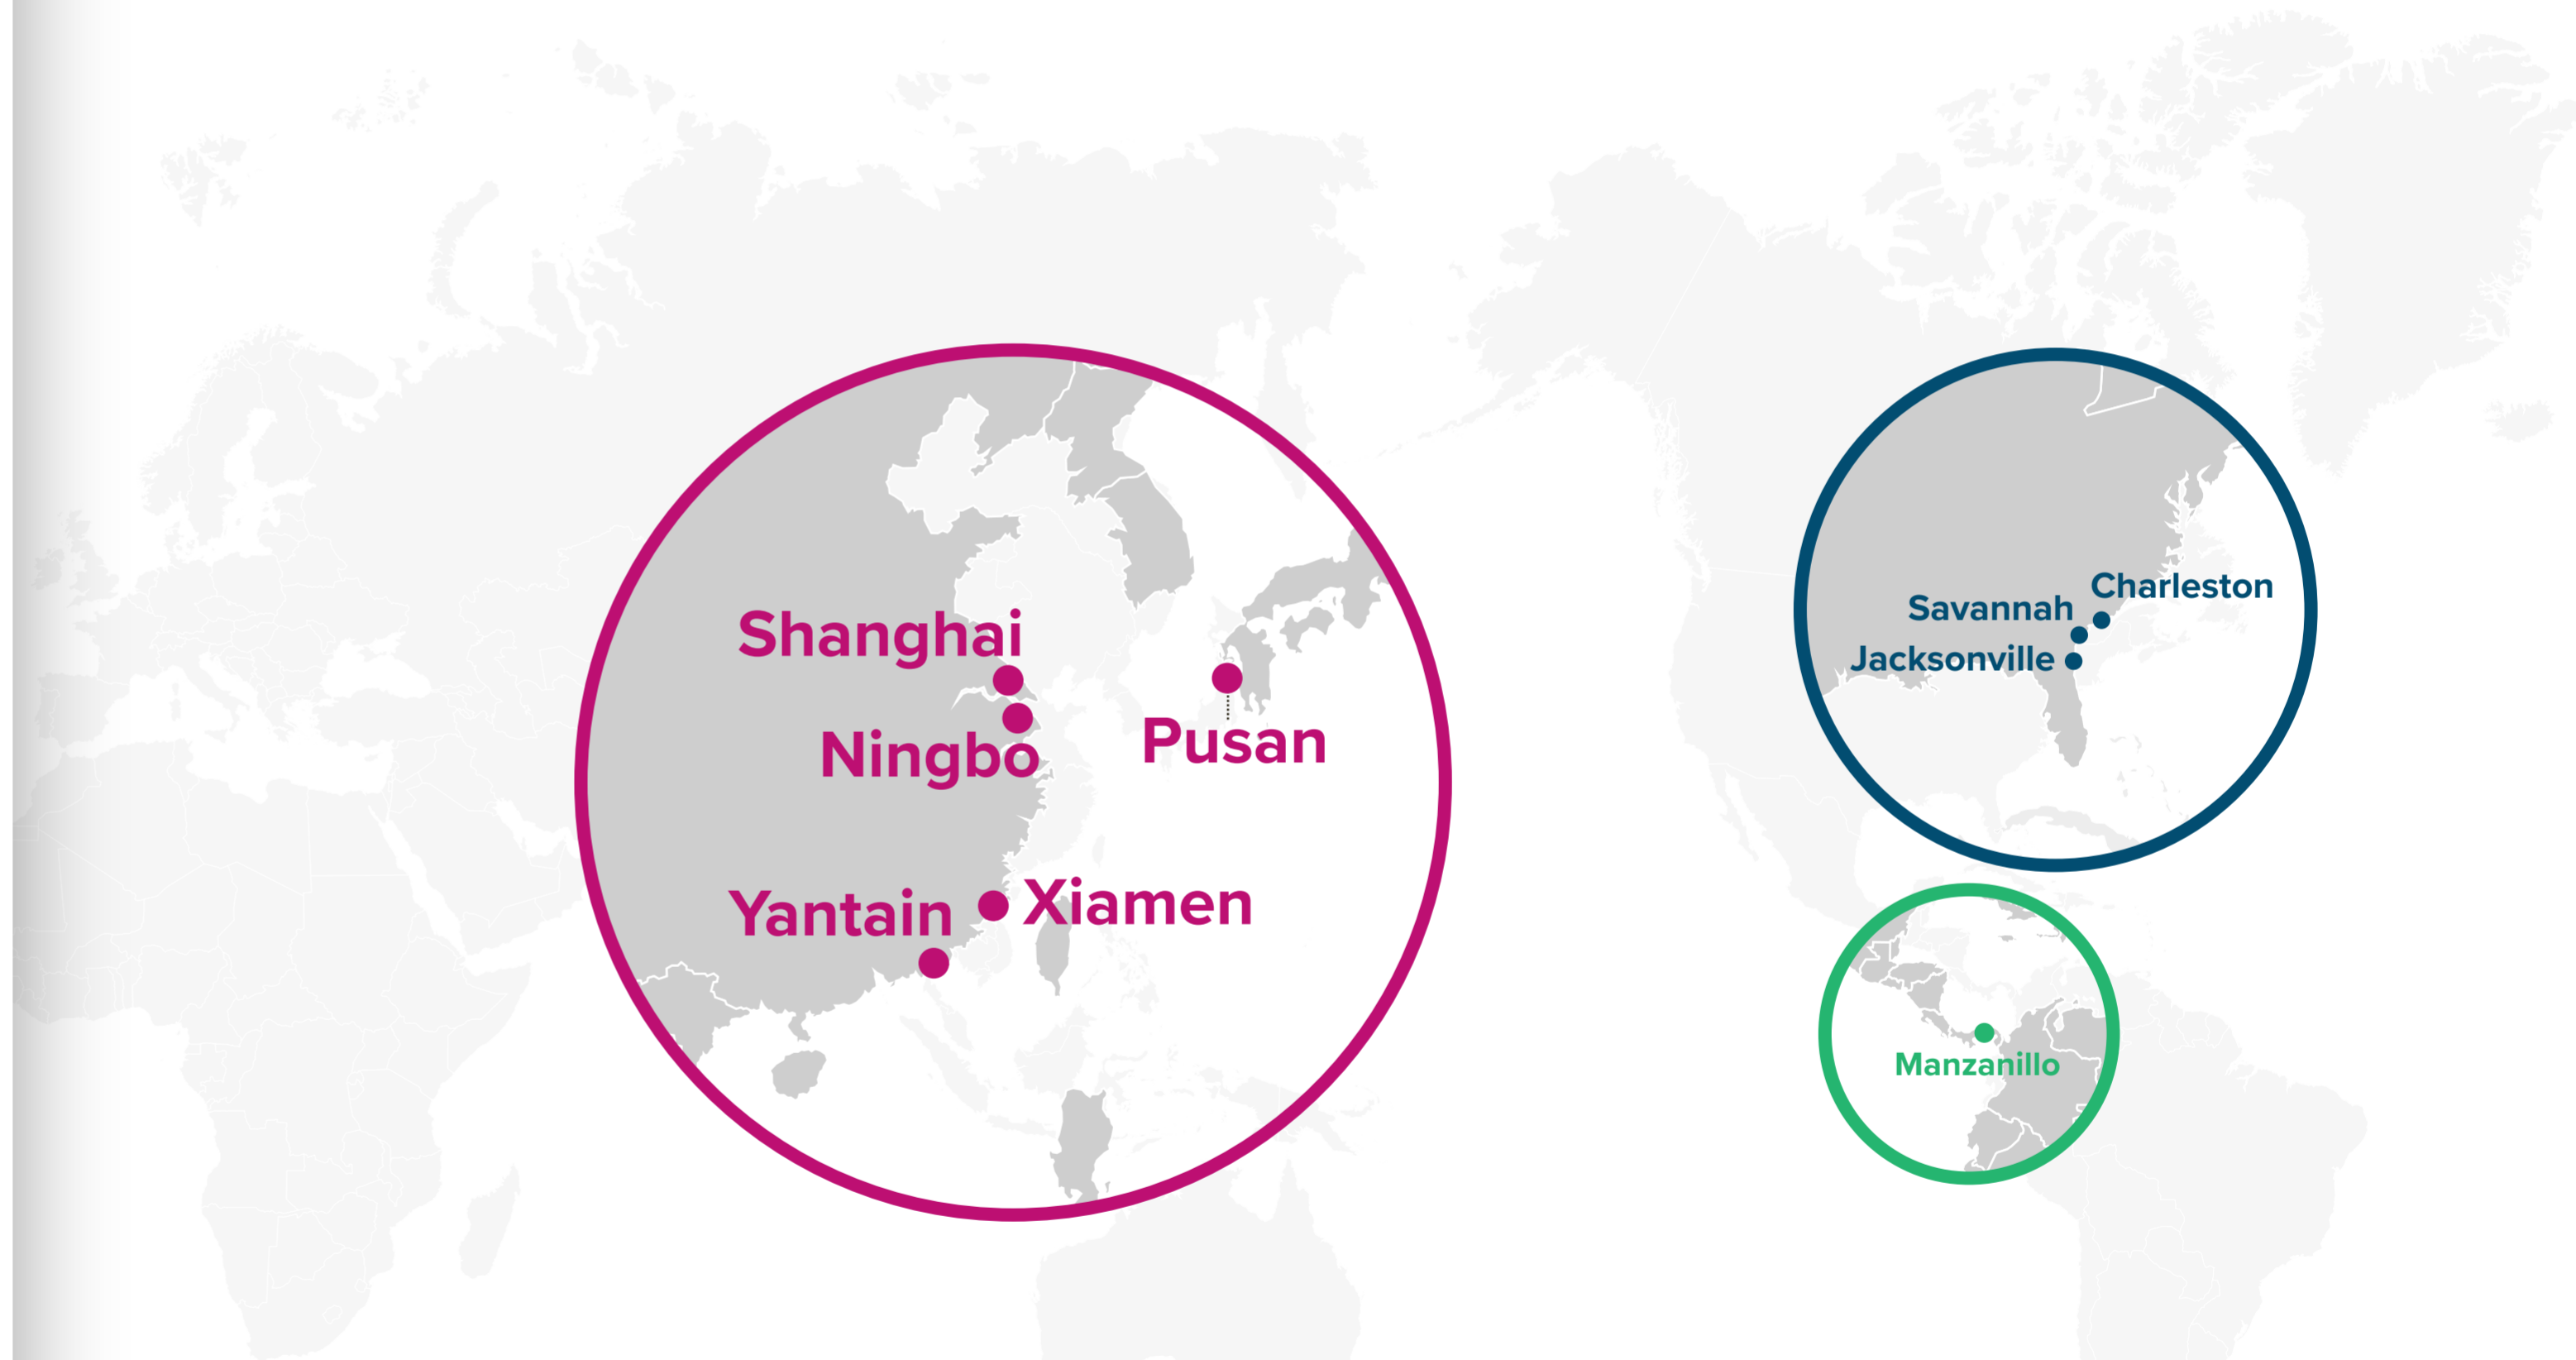

ONE Service ●

YOUR
NUMBER
ONE
SHIPPING
PARTNER

EAST COAST NORTH AMERICA SERVICE - EC2

ONE
OCEAN NETWORK EXPRESS

EC2

- Xiamen
- Yantian
- Ningbo
- Shanghai
- Pusan
- Manzanillo, PA
- Savannah
- Charleston
- Jacksonville
- Manzanillo, PA
- Pusan
- Xiamen

EC2 East Coast 2

Express Shipping Services connecting East Asia to North America, ensuring efficient delivery for your business.

Key Service Strength

- South Atlantic service between Central and South China via Panama
- Fast transit service to Savannah, Charleston and Jacksonville

Port Rotation

(Terminals are subject to change)

ORIGIN	CODE	ETA	ETD	TERMINAL
XIAMEN	XMN	TBD	TBD	TO BE DETERMINED (TBD)
YANTIAN	YTN	-	-	-
NINGBO	NGB	-	-	-
SHANGHAI	SHA	-	-	-
PUSAN	PUS	-	-	-
MANZANILLO, PA	MIT	-	-	-
SAVANNAH	SAV	-	-	-
CHARLESTON	CHS	-	-	-
JACKSONVILLE	JAX	-	-	-
MANZANILLO, PA	MIT	-	-	-
PUSAN	PUS	-	-	-
XIAMEN	XMN	-	-	-

Your Number **ONE** Shipping Partner

- Connecting the
East and the West

Ocean Network Express Pte. Ltd.
7 Straits View, #16-01 Marina One East Tower, Singapore 018936
www.one-line.com