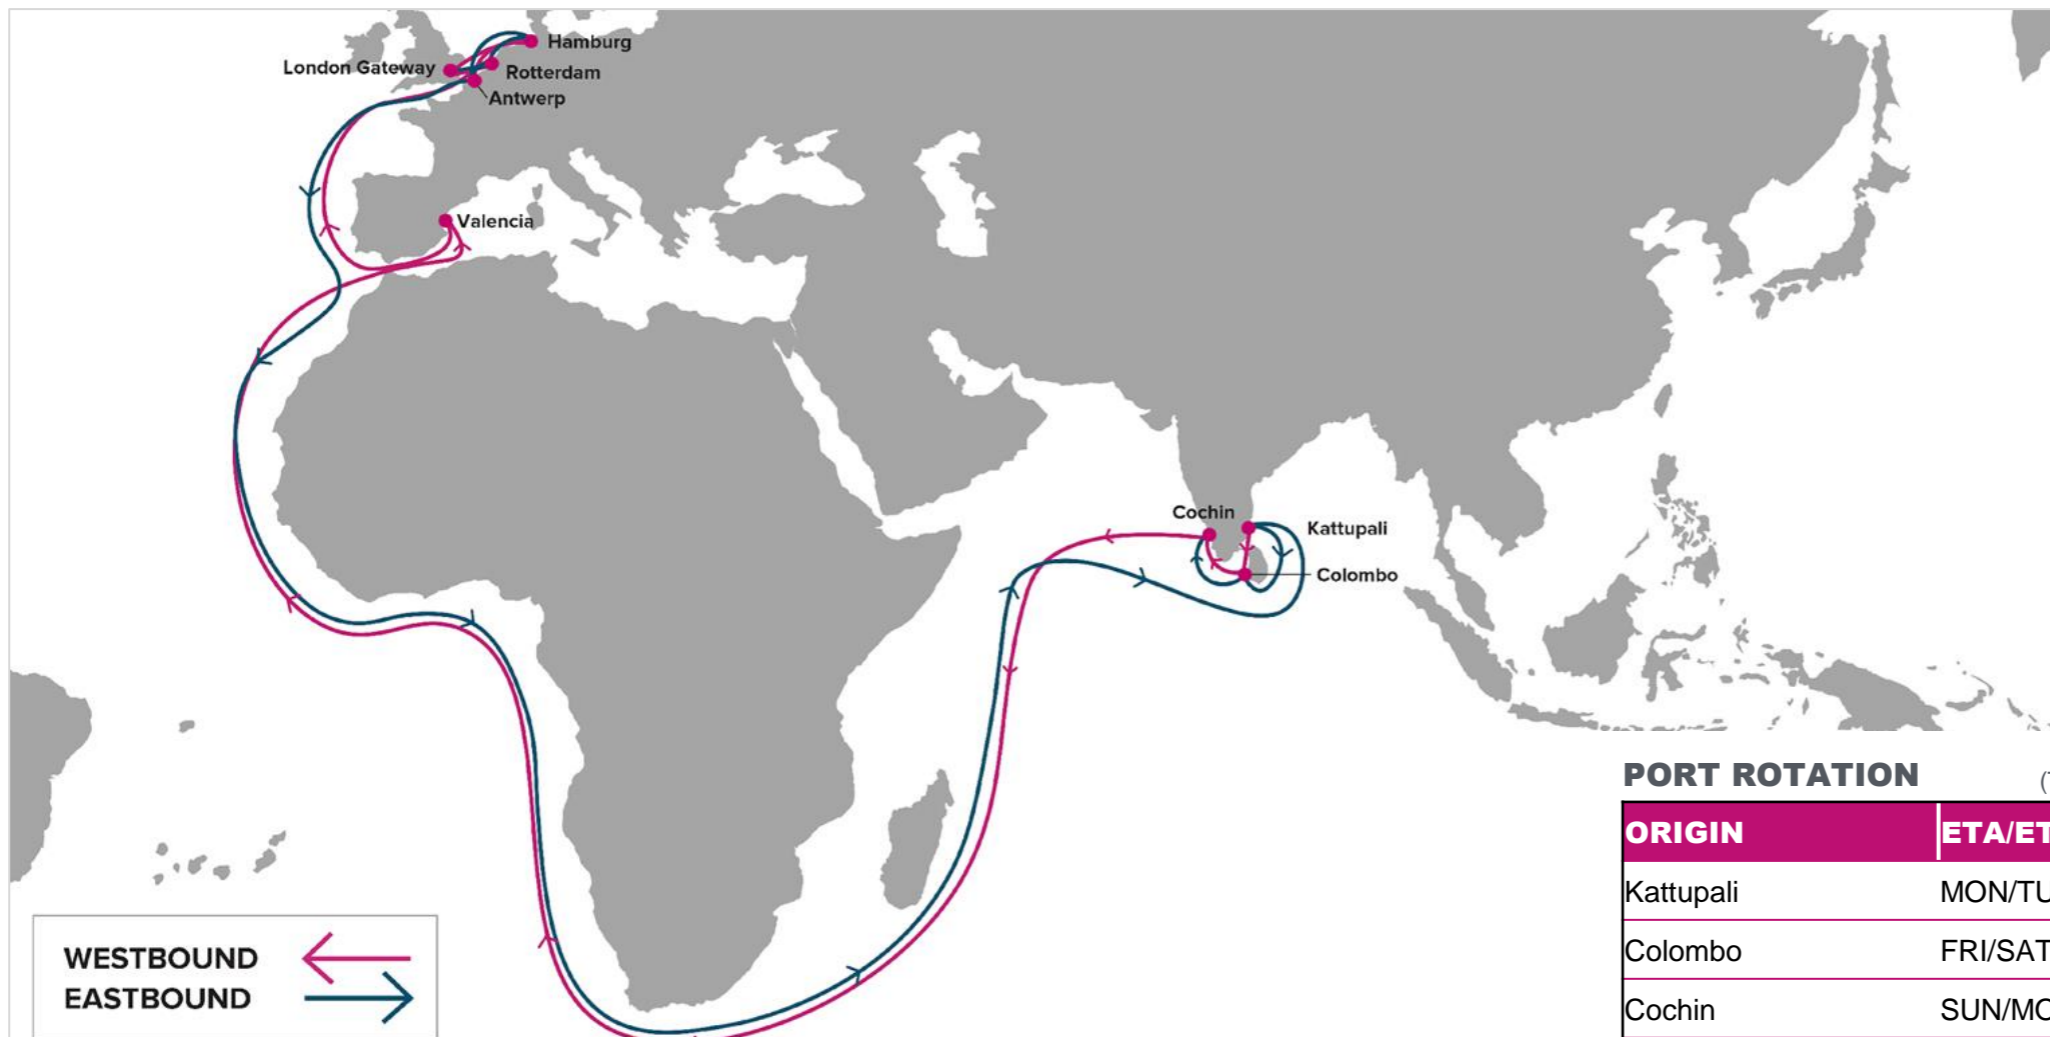

For more information, please click [here](#)

PORT ROTATION

(Terminals are subject to change)

ORIGIN	ETA/ETD	TERMINAL
Kattupali	MON/TUE	Adani Kattupali
Colombo	FRI/SAT	South Asia Gateway Terminal (SAGT)
Cochin	SUN/MON	Cochin Port Trust
Valencia	SUN/MON	CSP Iberian Valencia Terminal
Rotterdam	SAT/SUN	Europe Container Terminals (Delta Terminal)
London Gateway	SUN/MON	DP World London Gateway Port
Hamburg	WED/THU	Container Terminal Tollerort (CTT)
Antwerp	FRI/SAT	PSA Antwerp 913 (AIT)
Colombo	MON/WED	South Asia Gateway Terminal (SAGT)
Turnaround days:		84

W/B	VLC	RTM	LGP	HAM	ANR	E/B	CMB	KTP	COK
KTP	35	41	42	45	47	RTM	37	44	50
CMB	39	45	46	49	51	LGP	36	43	49
COK	41	47	48	51	53	HAM	33	40	46
						ANR	31	38	44

KEY TRANSIT TABLE - UNLOCODE PORT NAME & COUNTRY NAME

KTP: Kattupali, India | **CMB:** Colombo, Sri Lanka | **COK:** Cochin, India | **VLC:** Valencia, Spain | **RTM:** Rotterdam, Netherlands | **LGP:** London Gateway, United Kingdom | **HAM:** Hamburg, Germany | **ANR:** Antwerp, Belgium |

NOTE: Transit times and port rotation are as of now and subject to change