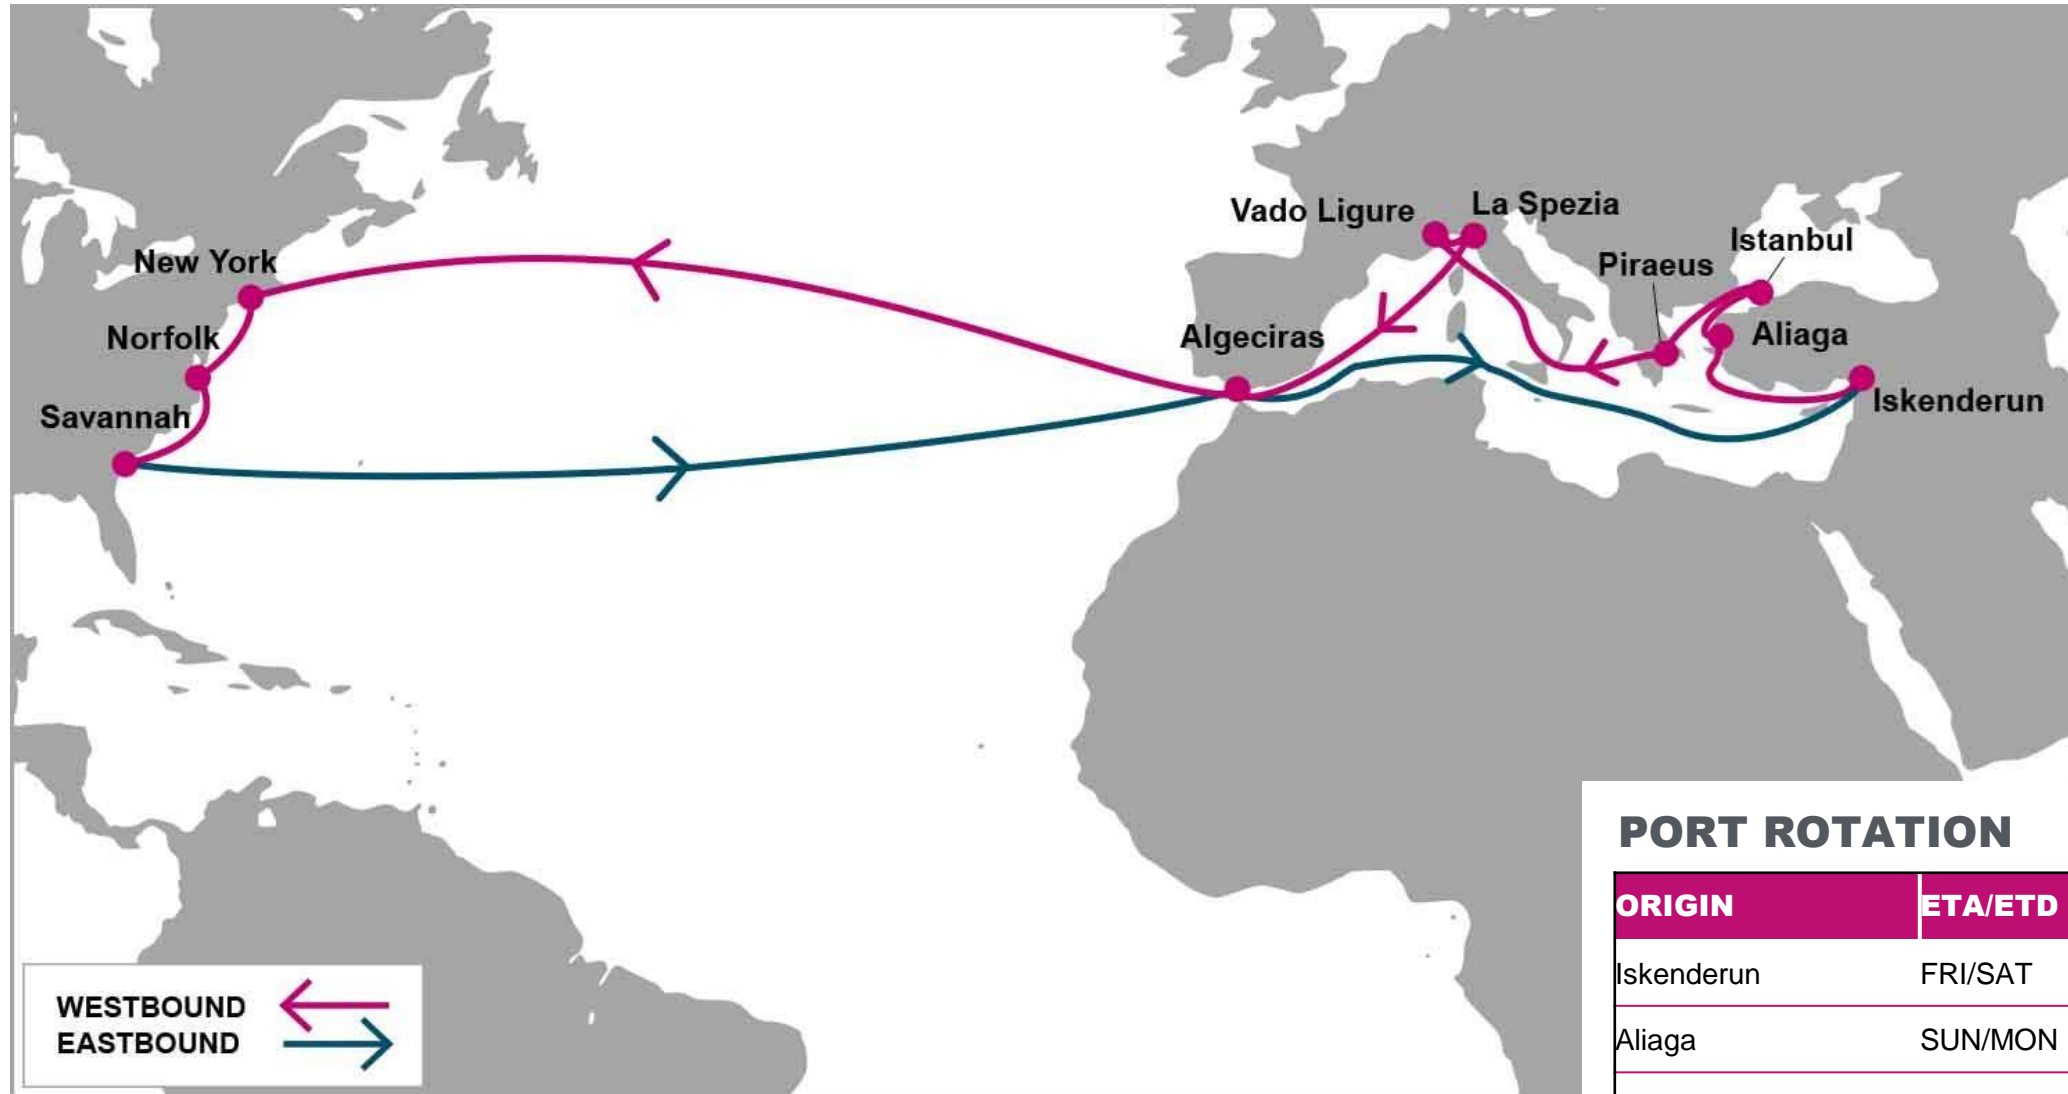

For more information, please click [here](#)

PORT ROTATION

(Terminals are subject to change)

ORIGIN	ETA/ETD	TERMINAL
Iskenderun	FRI/SAT	Limakport Iskenderun
Aliaga	SUN/MON	Nemport
Istanbul	TUE/TUE	Kumport
Piraeus	WED/THU	Piraeus Container Terminal (PCT)
Vado Ligure	SAT/SUN	APMT Vado Ligure
La Spezia	SUN/MON	La Spezia Container Terminal (LSCT)
Algeciras	THU/FRI	Total Terminal International (TTI)
New York	FRI/SAT	Maher Terminals
Norfolk	SUN/MON	Norfolk International Terminal (NIT)
Savannah	TUE/WED	Garden City Terminal
Algeciras	SUN/SUN	Total Terminal International (TTI)
Iskenderun	FRI/SAT	Limakport Iskenderun
Turnaround days: 42		

KEY TRANSIT TABLE - UNLOCODE PORT NAME & COUNTRY NAME

ISK: Iskenderun, Türkiye | ALI: Aliaga, Türkiye | IST: Istanbul, Türkiye | PIR: Piraeus, Greece | VDL: Vado Ligure, Italy | SPE: La Spezia, Italy | ALG: Algeciras, Spain | NYC: New York, USA | ORF: Norfolk, USA | SAV: Savannah, USA

NOTE: Transit times and port rotation are as of now and subject to change