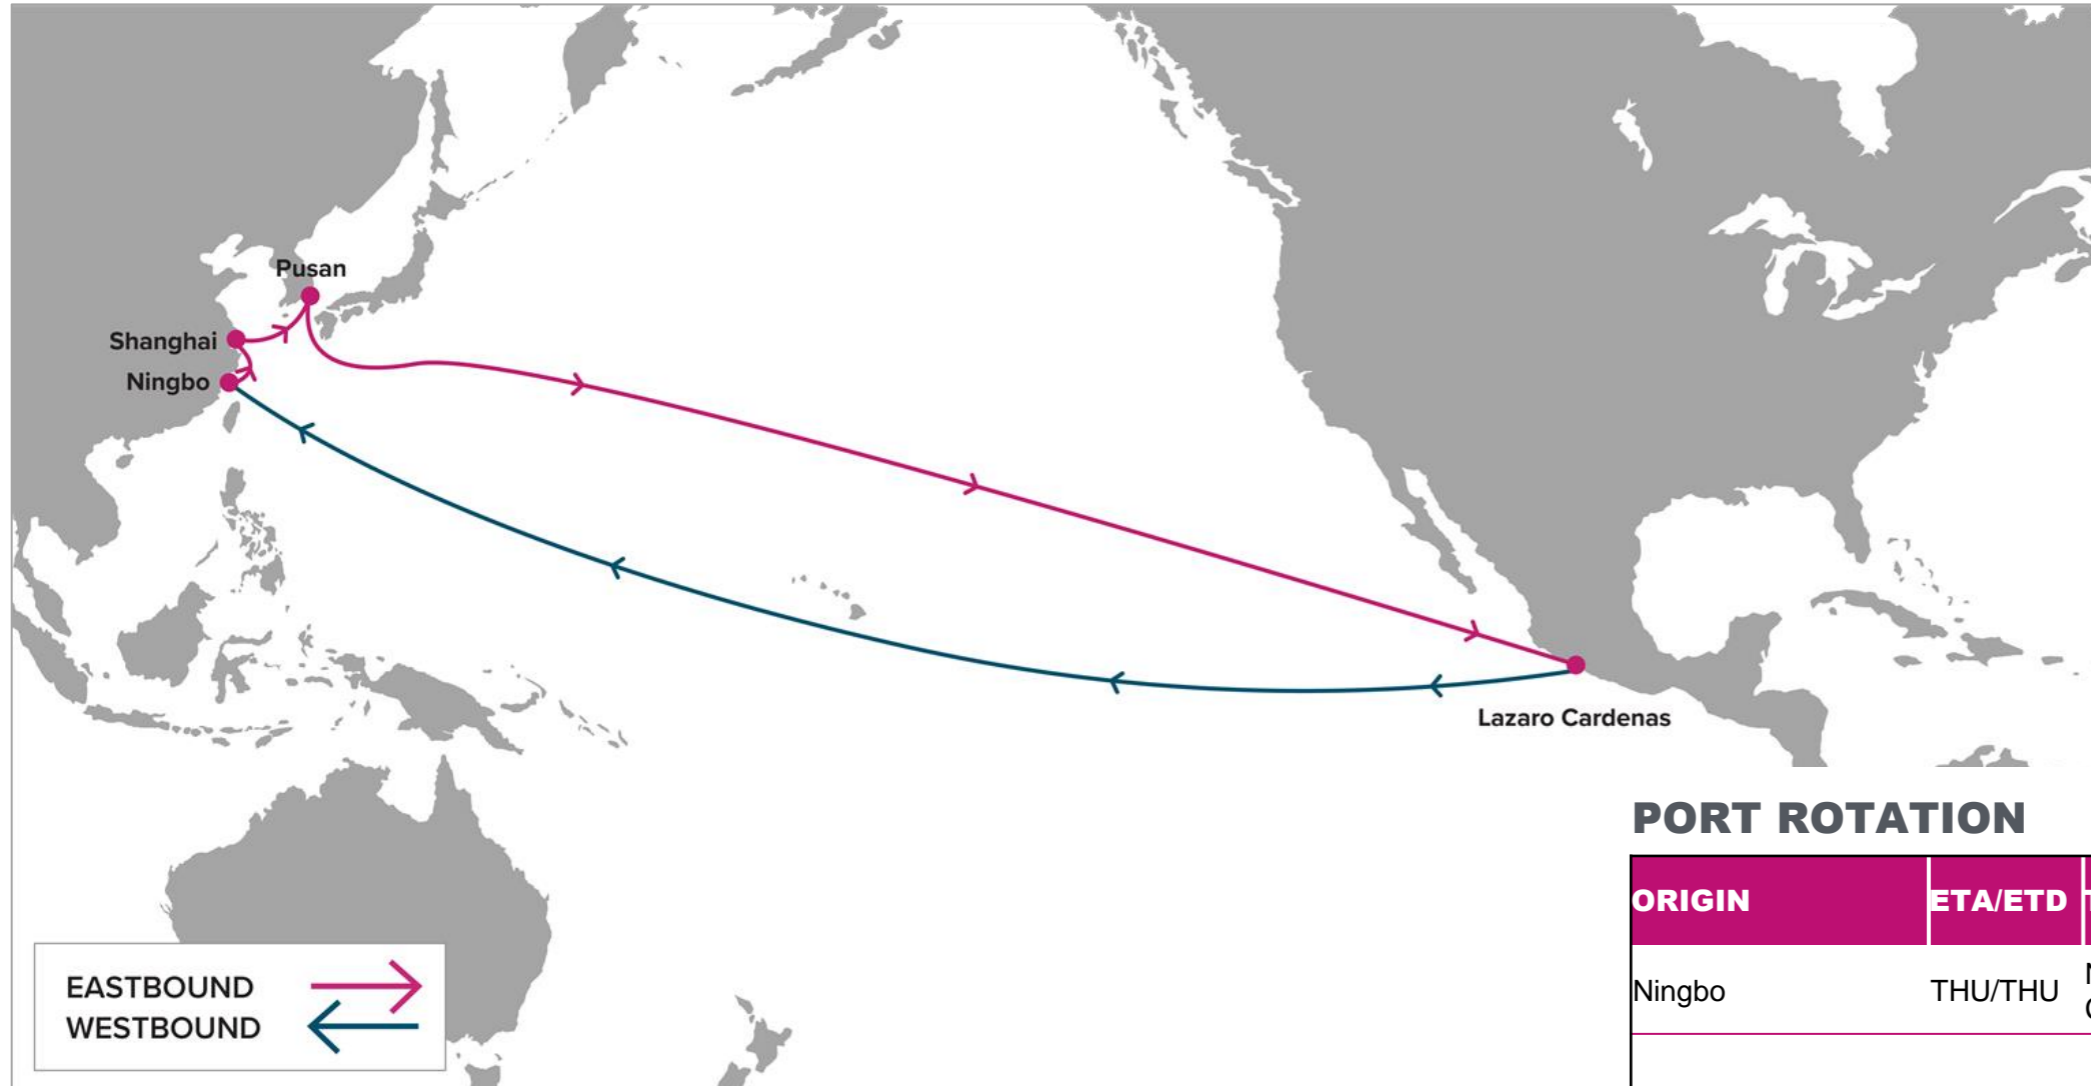

For more information, please click [here](#)

PORT ROTATION

(Terminals are subject to change)

ORIGIN	ETA/ETD	TERMINAL
Ningbo	THU/THU	Ningbo Port Group Beilun Third Container Terminal (BLTCT)
Shanghai	FRI/SAT	SIPG Yangshan Phase IV (SIPGSD)
Pusan	MON/TUE	Busan Container Terminal (BCT) / Hyundai Pusan Newport Terminal (HPNT)
Lazaro Cardenas	SAT/MON	APM Terminals Lazaro Cardenas
Ningbo	THU/THU	Ningbo Port Group Beilun Third Container Terminal (BLTCT)
Turnaround days: 49		

E/B	LZC	W/B	NGB	SHA	PUS
NGB	23	LZC	24	25	28
SHA	21				
PUS	18				

KEY TRANSIT TABLE - UNLOCODE PORT NAME & COUNTRY NAME

NGB: Ningbo, China | **SHA:** Shanghai, China | **PUS:** Pusan, South Korea | **LZC:** Lazaro Cardenas, Mexico

NOTE: Transit times and port rotation are as of now and subject to change